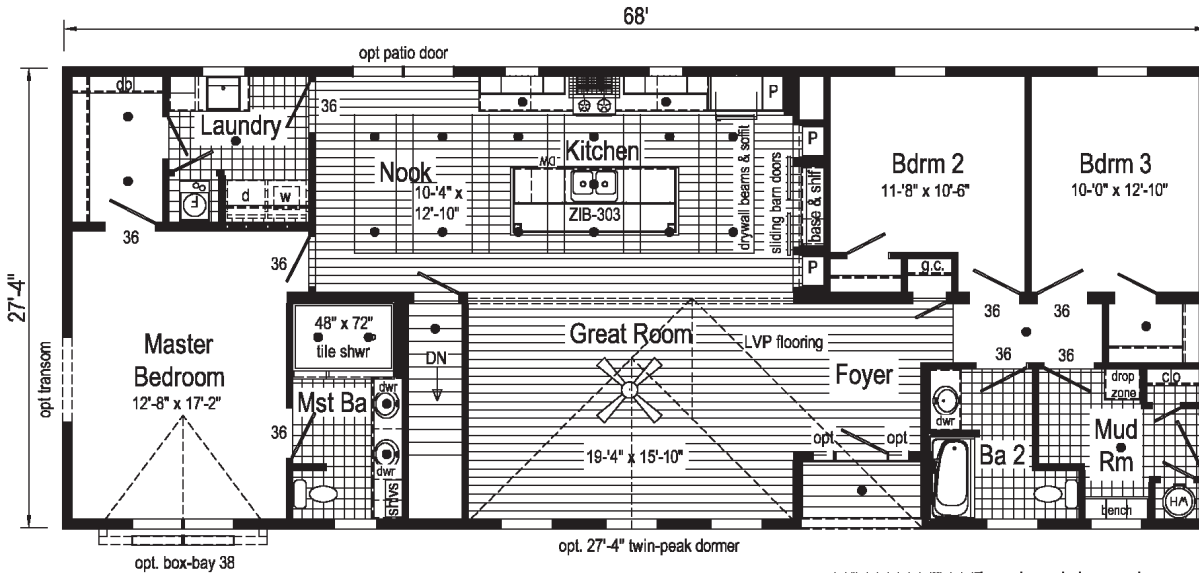

PENNWEST

reserve
R

Le Fantastique

Le Fantastique

2P2604R

28x60 Approx. 1616 sq ft

Le Fantastique Grand

2P2603R

28x68 Approx. 1830 sq ft

Scan to Watch Video!

PENNWEST
H O M E S

Your Independent Retailer is:

Pennwest Homes
4 Pennwest Way Route 38
Emlenton, PA 16373
www.pennwesthomes.com

Connect with Us!