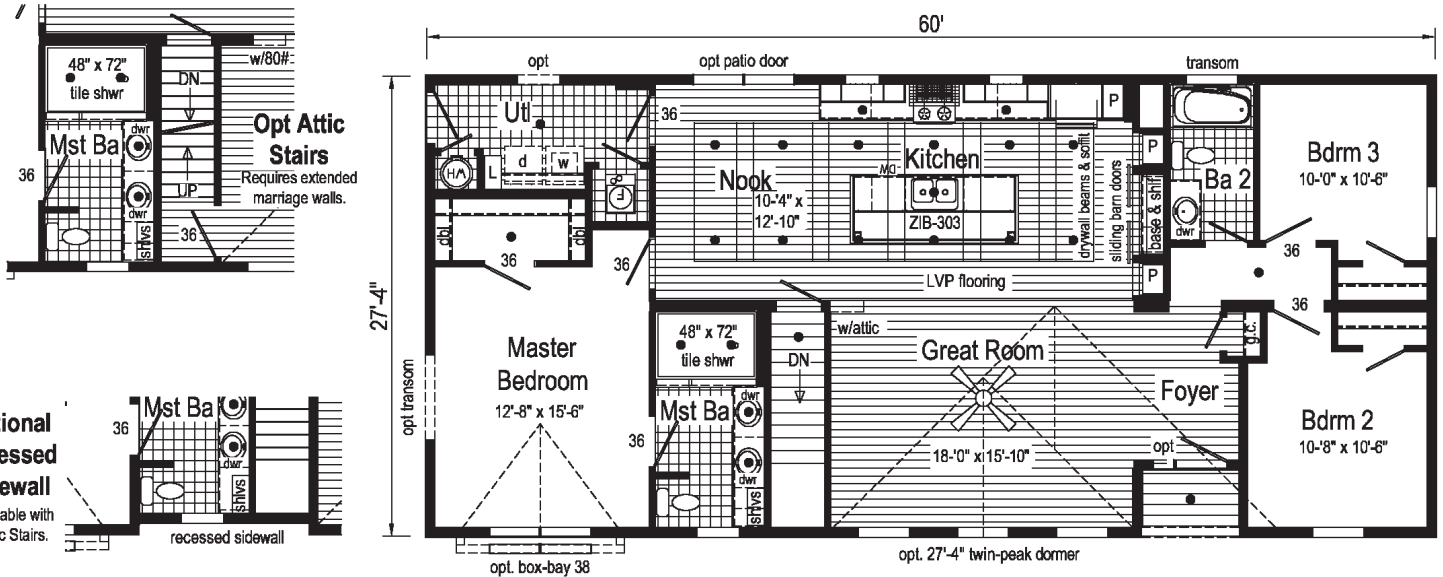

PENNWEST

reserve
R

Le Fantastique

Le Fantastique

2P2604R

28x60 Approx. 1616 sq ft

Le Fantastique Grand

2P2603R

28x68 Approx. 1830 sq ft

Scan to Watch Video!

PENNWEST
H O M E S

Your Independent Retailer is:

Pennwest Homes
4 Pennwest Way Route 38
Emlenton, PA 16373
www.pennwesthomes.com

Connect with Us!