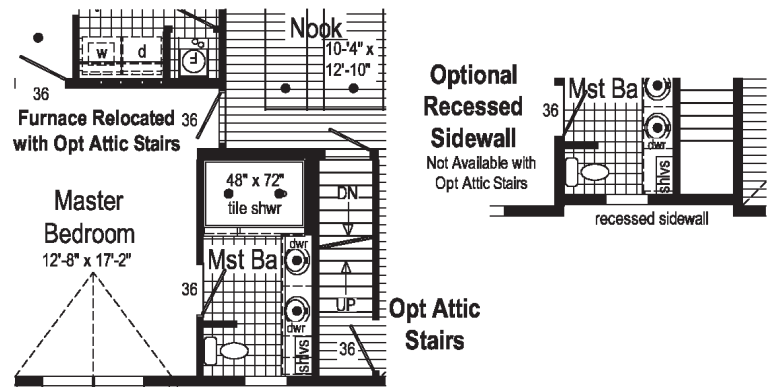

PENNWEST

reserve
R

Le Fantastique

Le Fantastique

2P2604R

28x60 Approx. 1616 sq ft

Le Fantastique Grand

2P2603R

28x68 Approx. 1830 sq ft

Scan to Watch Video!

PENNWEST
H O M E S

Your Independent Retailer is:

Pennwest Homes
4 Pennwest Way Route 38
Emlenton, PA 16373
www.pennwesthomes.com

Connect with Us!